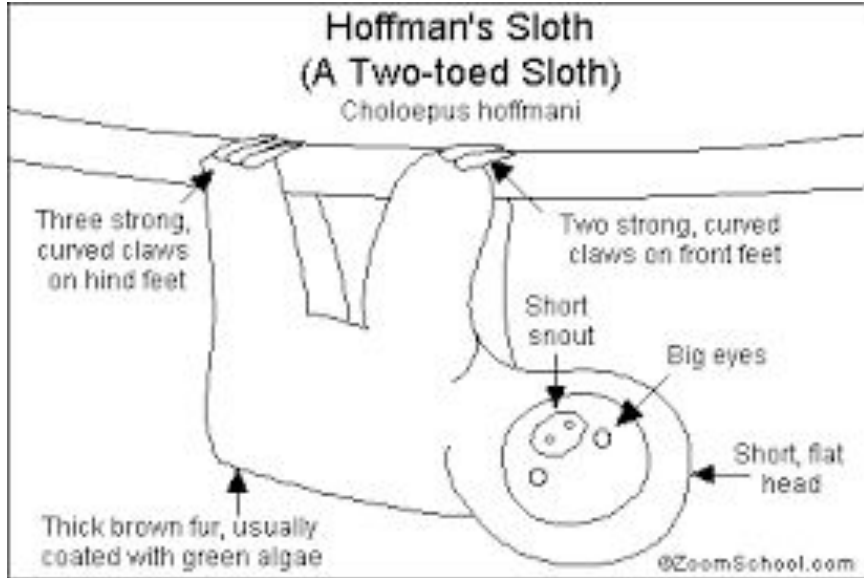

Images may be hand drawn or image from the computer!

What do sloths look like?

Did you know that sloths are furry animals that look a little bit like monkeys. Sloths have long arms with long hooked claws. They have round heads with small mouths and ears. When you look at their eyes it looks like they're sad. They also have a short tails. They're small and weigh about 9 pounds.

Types of Sloths

There are two types of sloths, two toed and three toed sloths.

This is a two (2) toed sloth.

This is a three (3) toed sloth.

Where do sloths live?

Sloths live in the tropical forests on tops of the tallest trees in Central and South America.