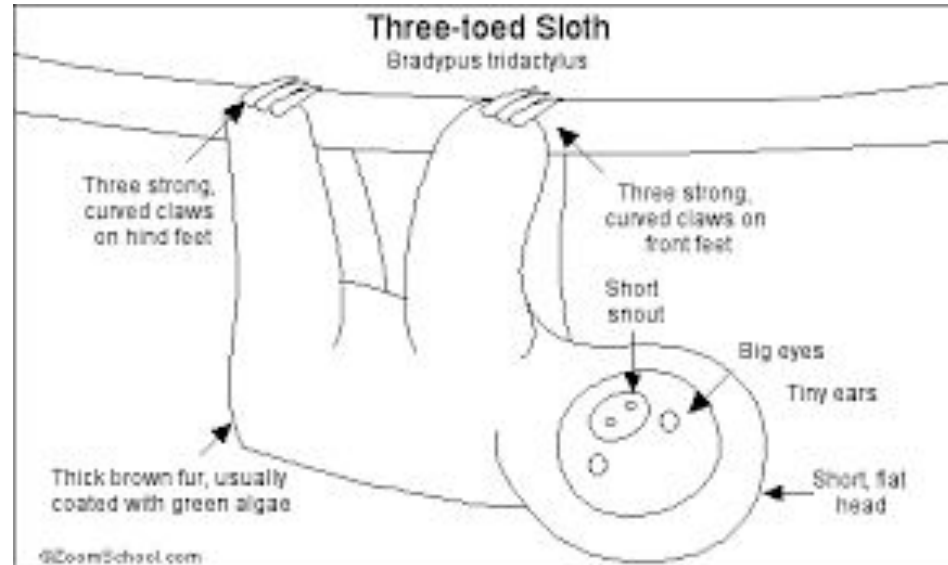

This is a three (3) toed sloth.